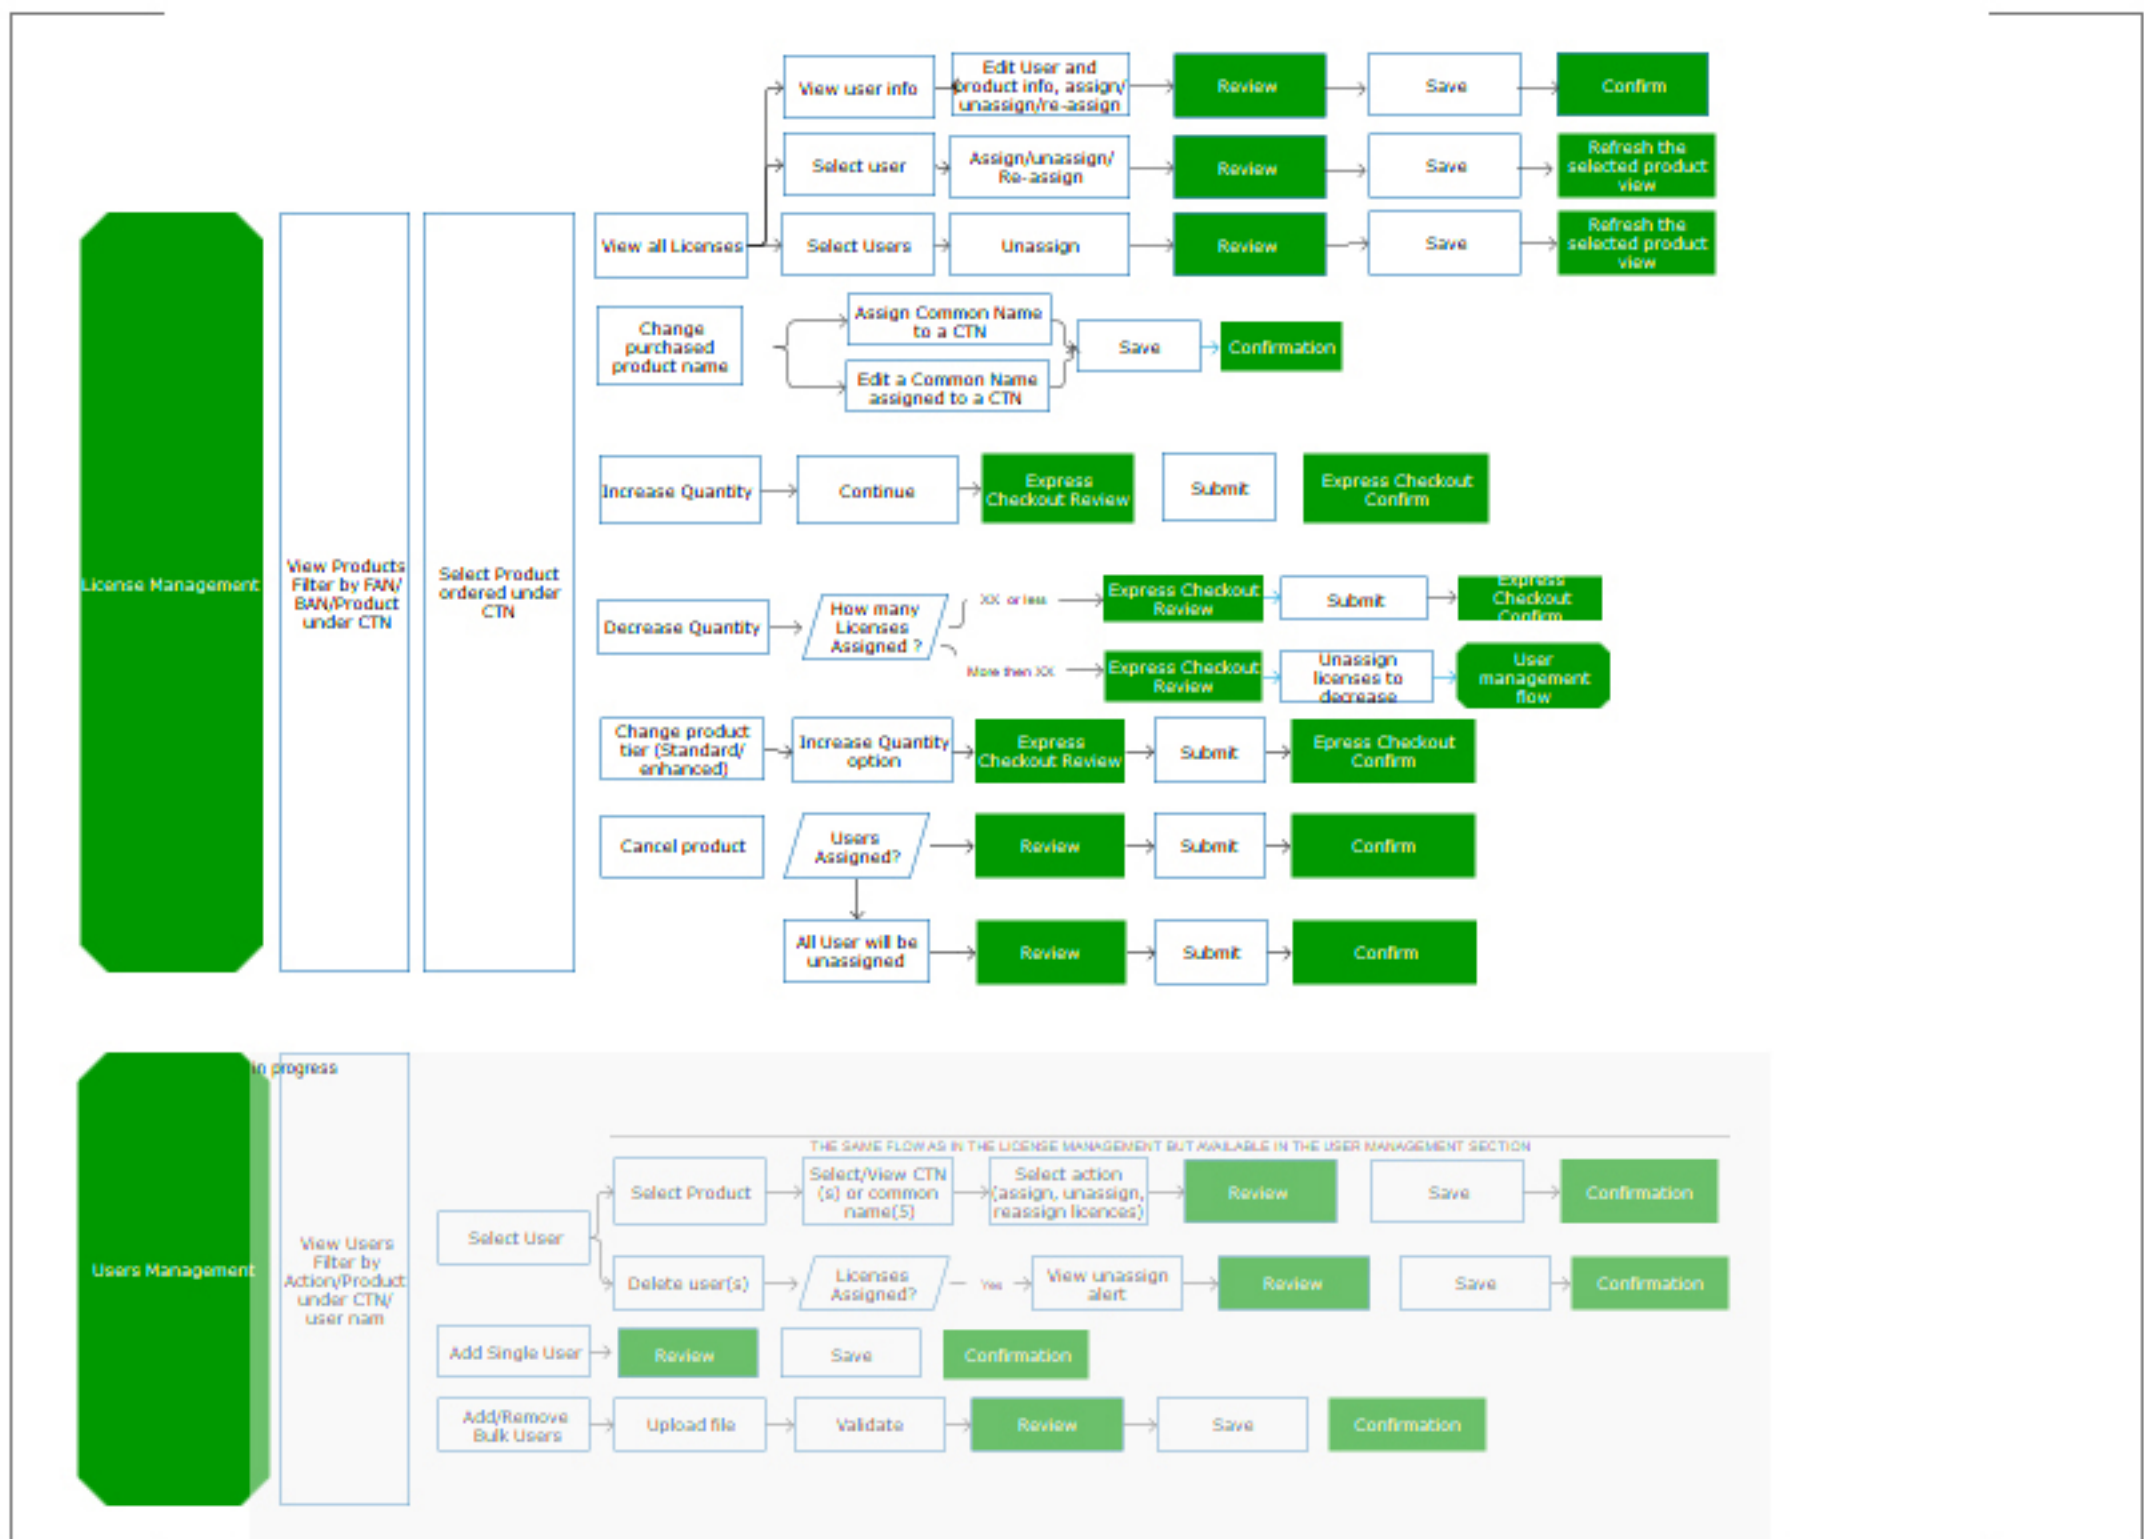

## Manage Dashboard SAPMP and ADDP ( authenticated)

## ADDP Set-up FLOW

## Manage ADDP Flow ( authenticated)

## Order history and reports flow (authenticated)