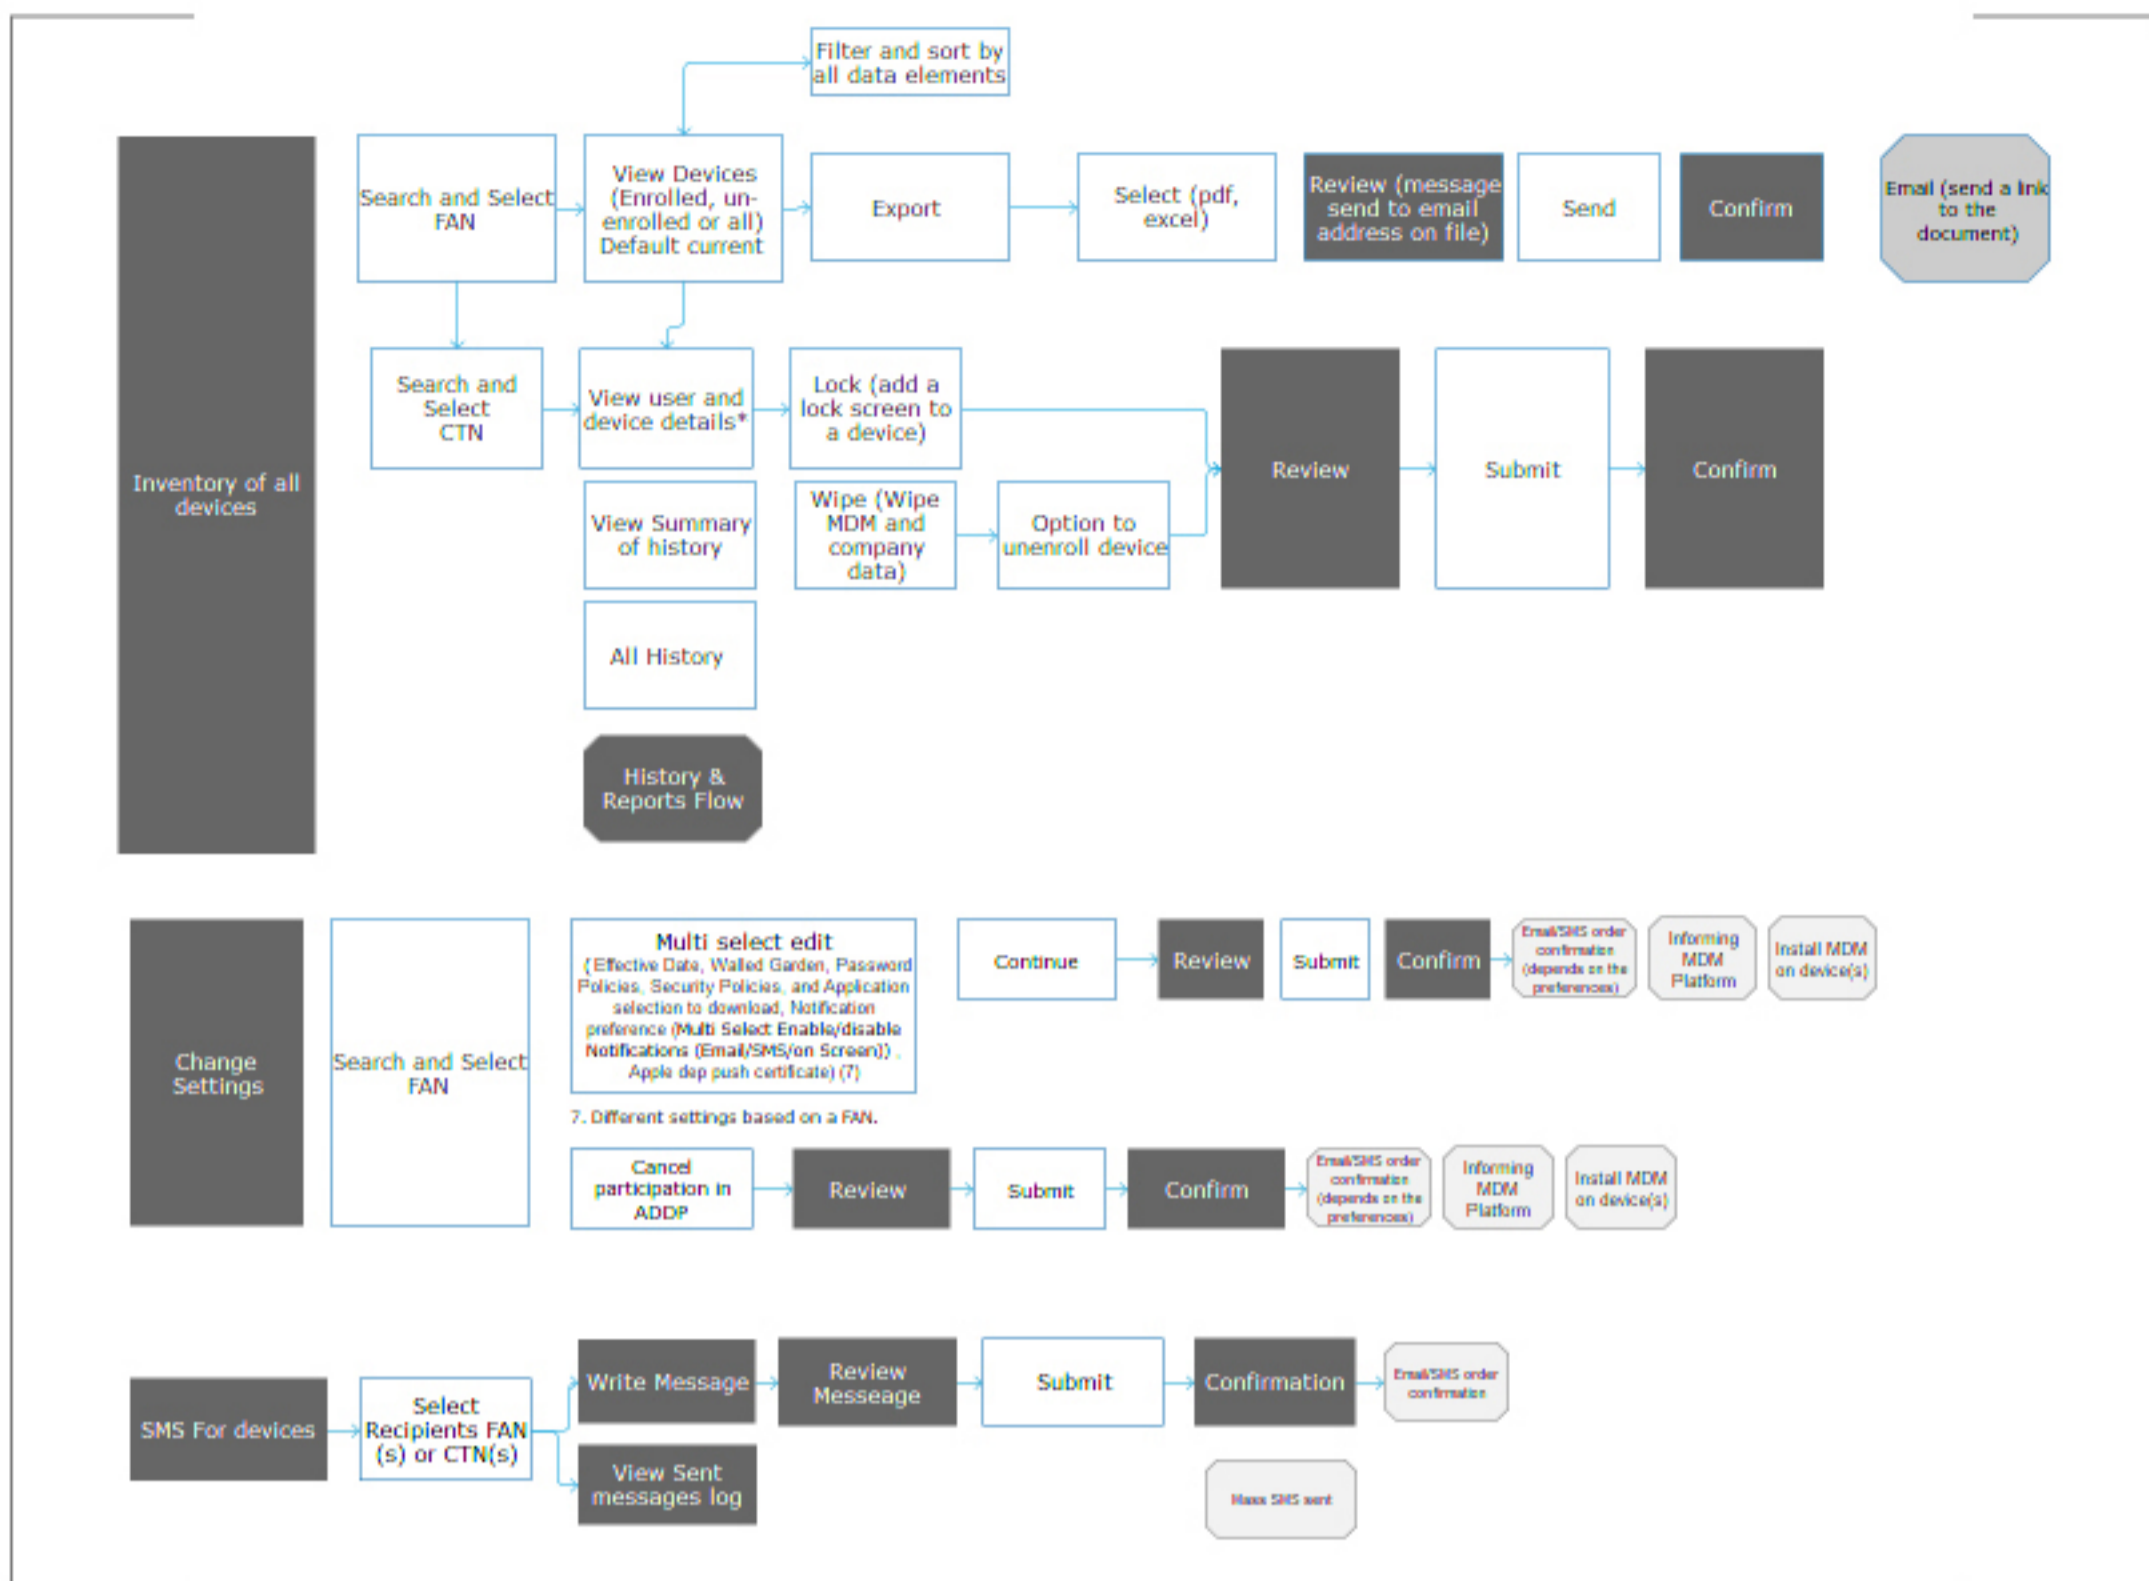

## Manage Dashboard SAPMP and ADDP ( authenticated)

## ADDP Set-up FLOW

## Manage ADDP Flow ( authenticated)

## Order history and reports flow (authenticated)