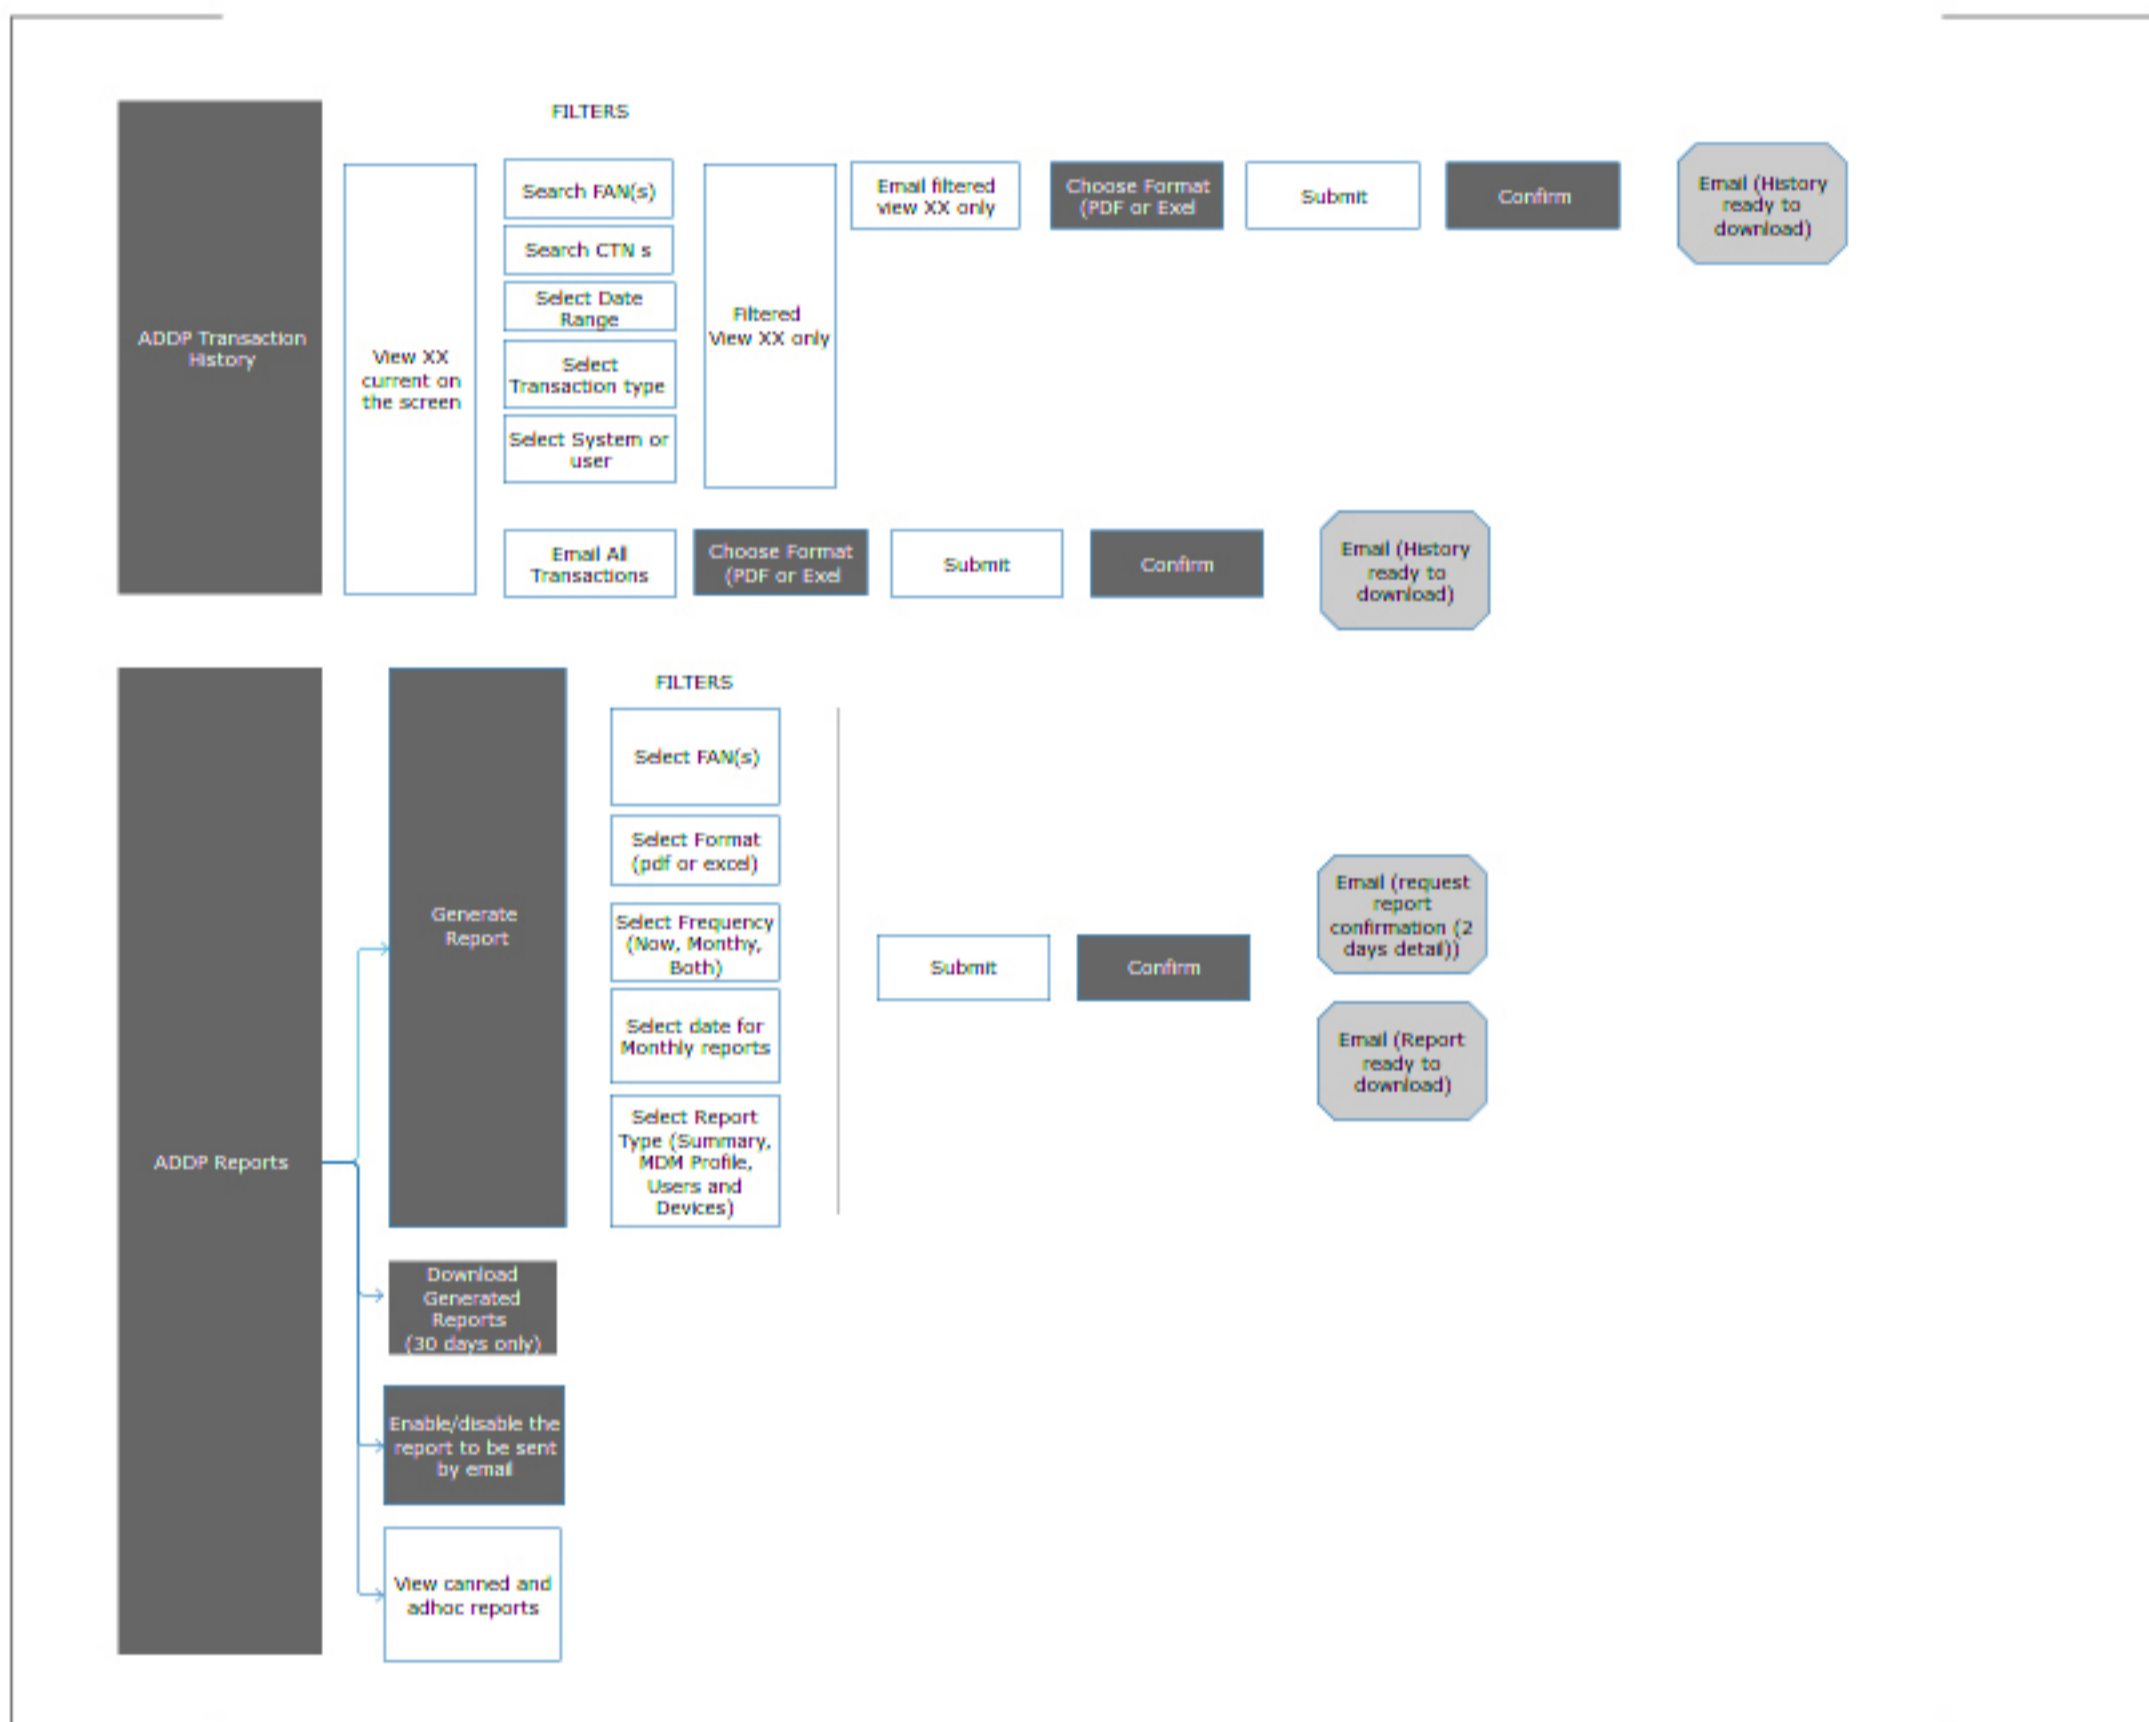

## Manage Apps ( authenticated, permissions to buy and manage apps)

## ADDP Set-up FLOW

## Manage ADDP Flow ( authenticated)

## Order history and reports flow (authenticated)