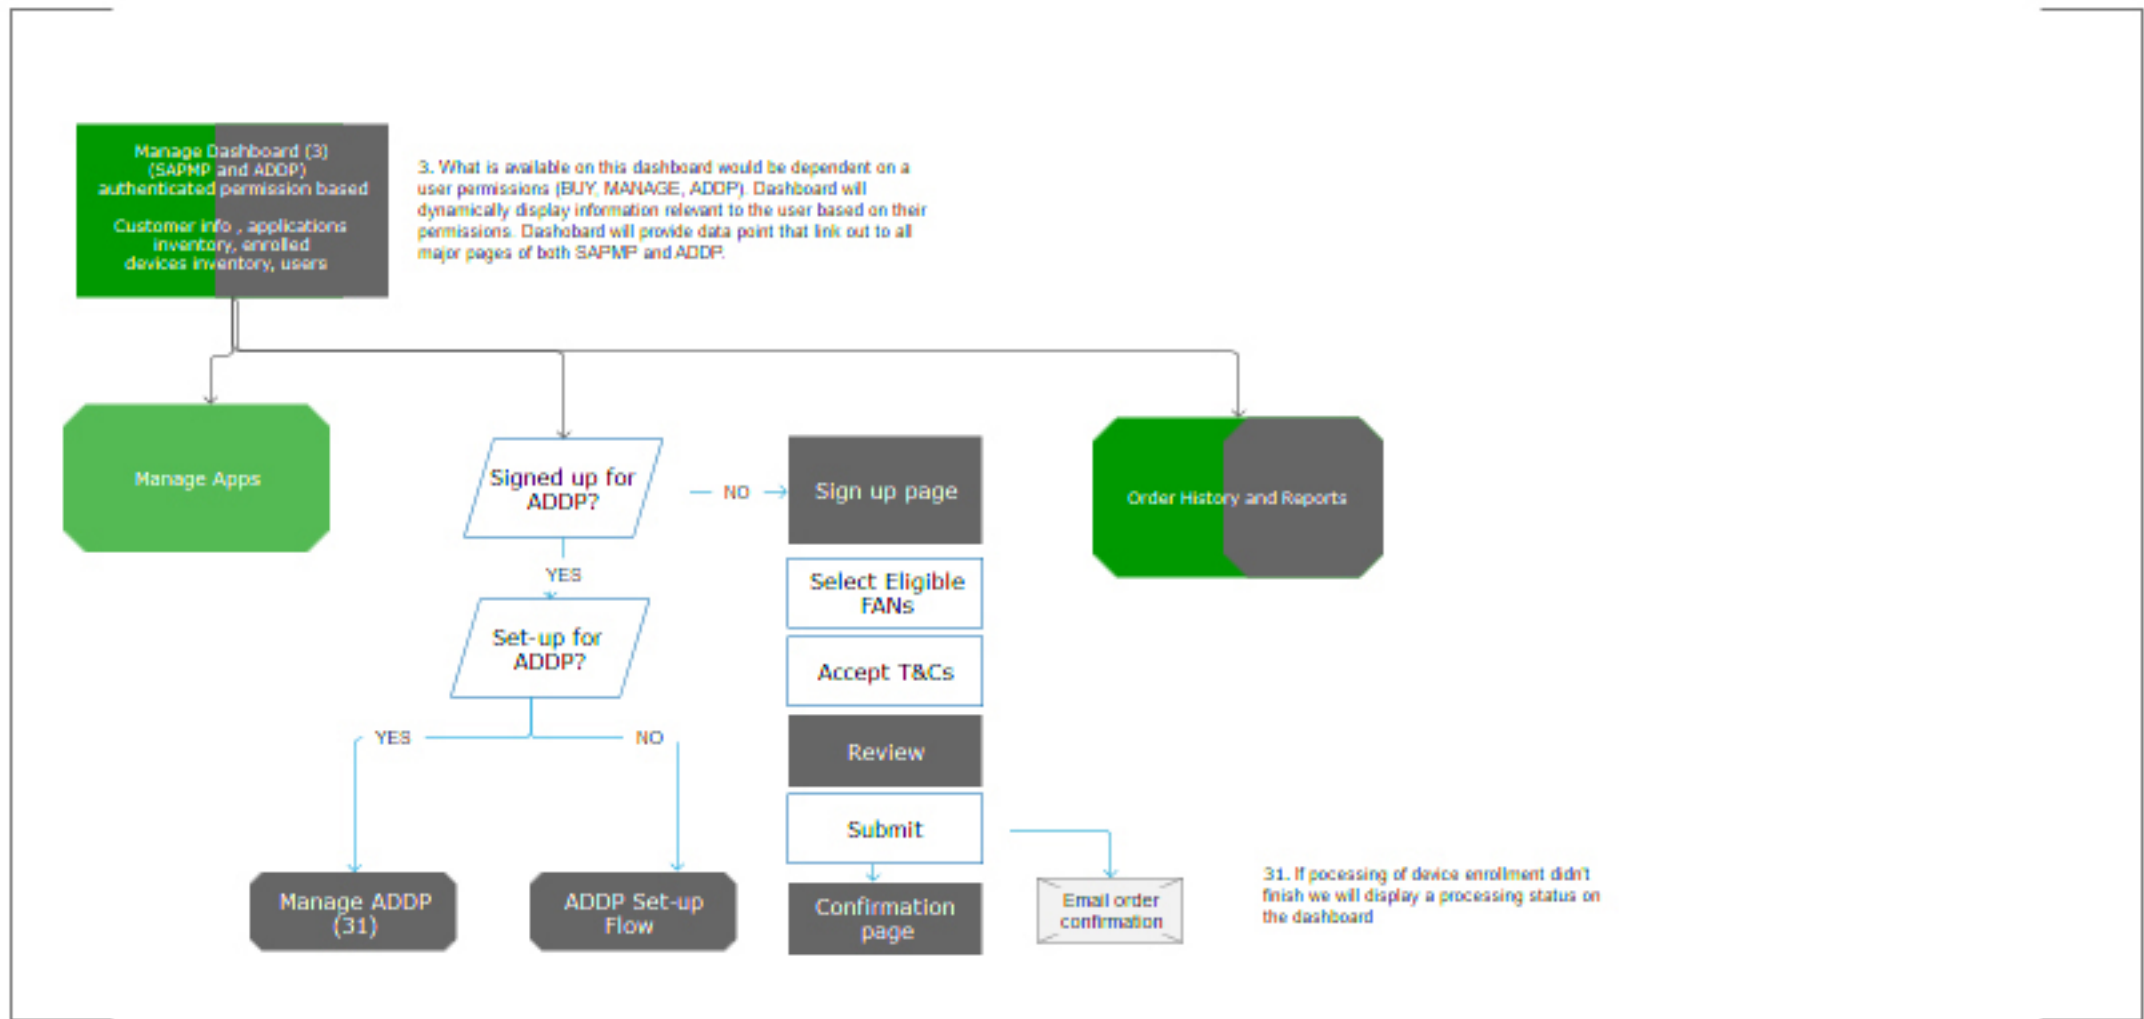

## Manage Dashboard SAPMP and ADDP ( authenticated)

## Manage Apps ( authenticated, permissions to buy and manage apps)

## ADDP Set-up FLOW

## Order history and reports flow (authenticated)